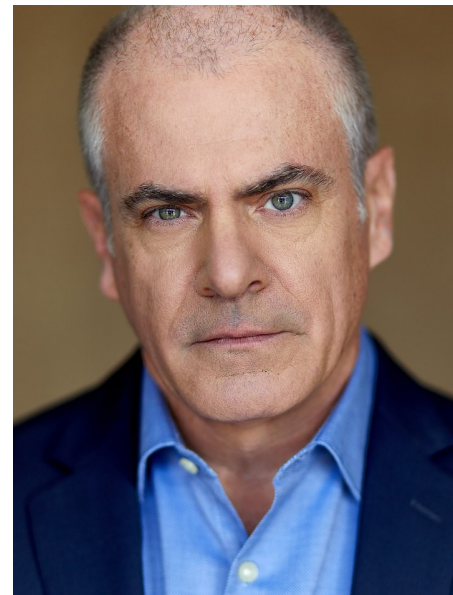

JOE HEFFERNAN

TALENT MEN

Height 5'10" Waist 32" Inseam 32" Collar 16" Sleeve 33" Suit 40" Suit
Length R Shoe 8 US Hair Grey Eyes Hazel

1835 Market Center Blvd, Suite 380
Dallas, TX 75207

Tel: 214-761-1400
Email: info@thecluttsagency.com