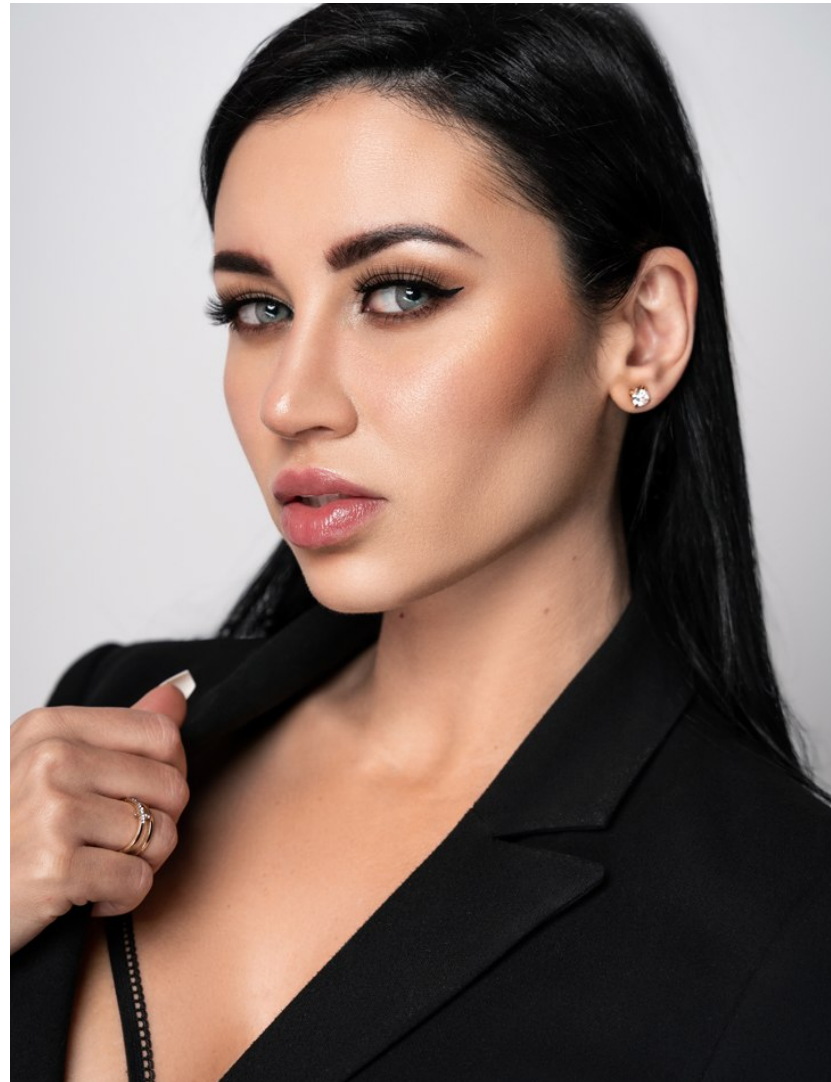

1835 Market Center Blvd, Suite 380
Dallas, TX 75207

Tel: 214-761-1400

Email: info@thecluttsagency.com

JIHANE DEBBABI