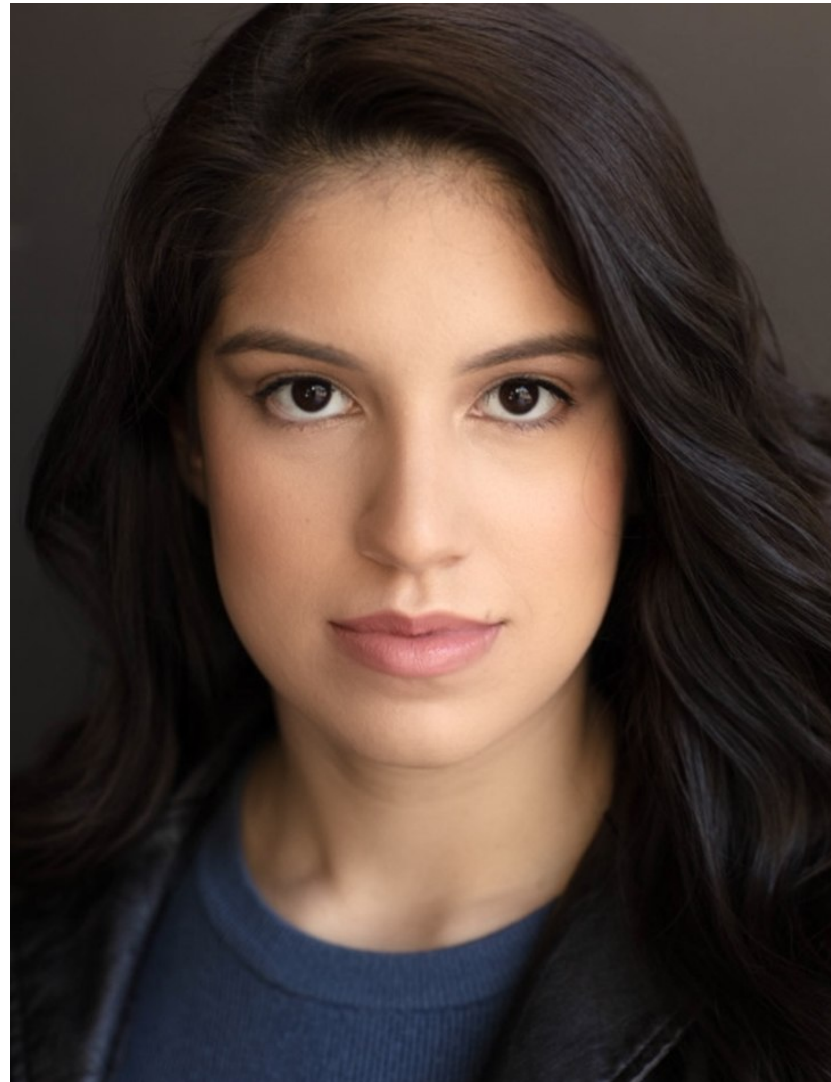

1835 Market Center Blvd, Suite 380  
Dallas, TX 75207

Tel: 214-761-1400

Email: [info@thecluttsagency.com](mailto:info@thecluttsagency.com)

ANGELES GONZALEZ

PRINT WOMEN

Height 5'6" Bust 34" C Waist 31" Hips 40" Dress 6 US Shoe 9.5 US Hair Dark Brown Eyes Brown