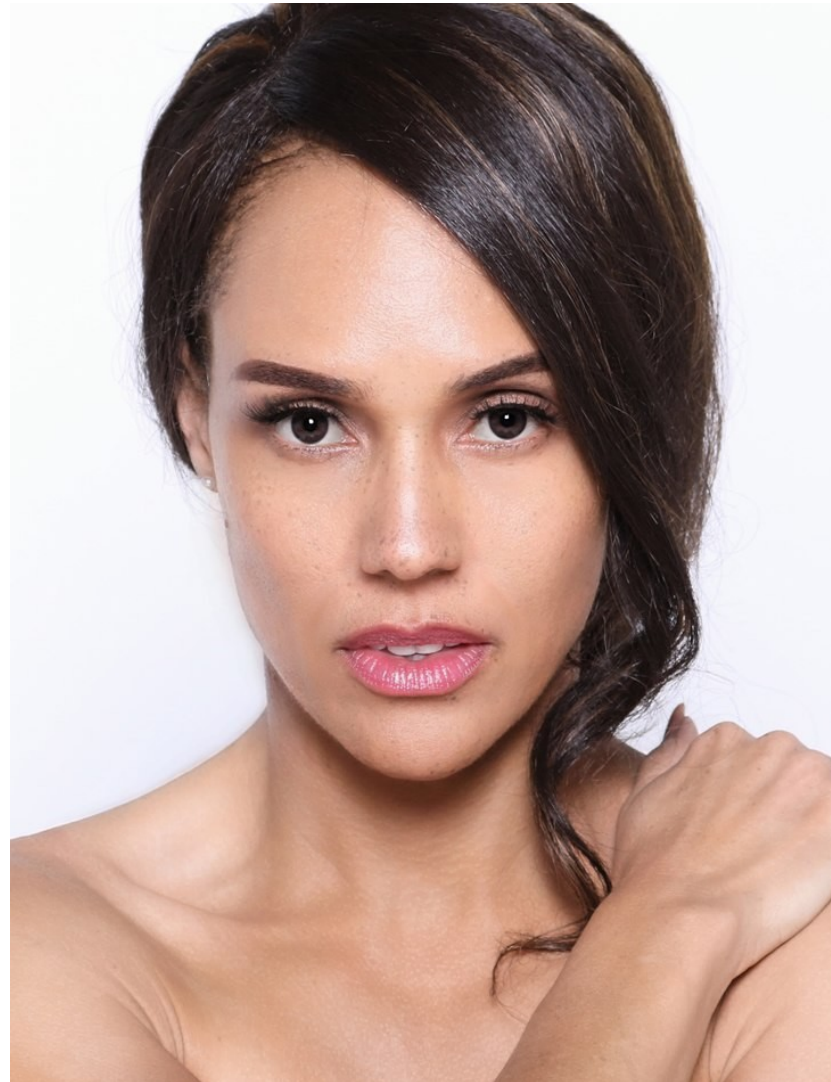

1835 Market Center Blvd, Suite 380
Dallas, TX 75207

Tel: 214-761-1400

Email: info@thecluttsagency.com

TIERNEY SAVAGE

PRINT WOMEN

Height 5'7" Bust 34" Waist 28" Hips 38" Dress 2-4 US Shoe 8 US Hair Brown Eyes Brown