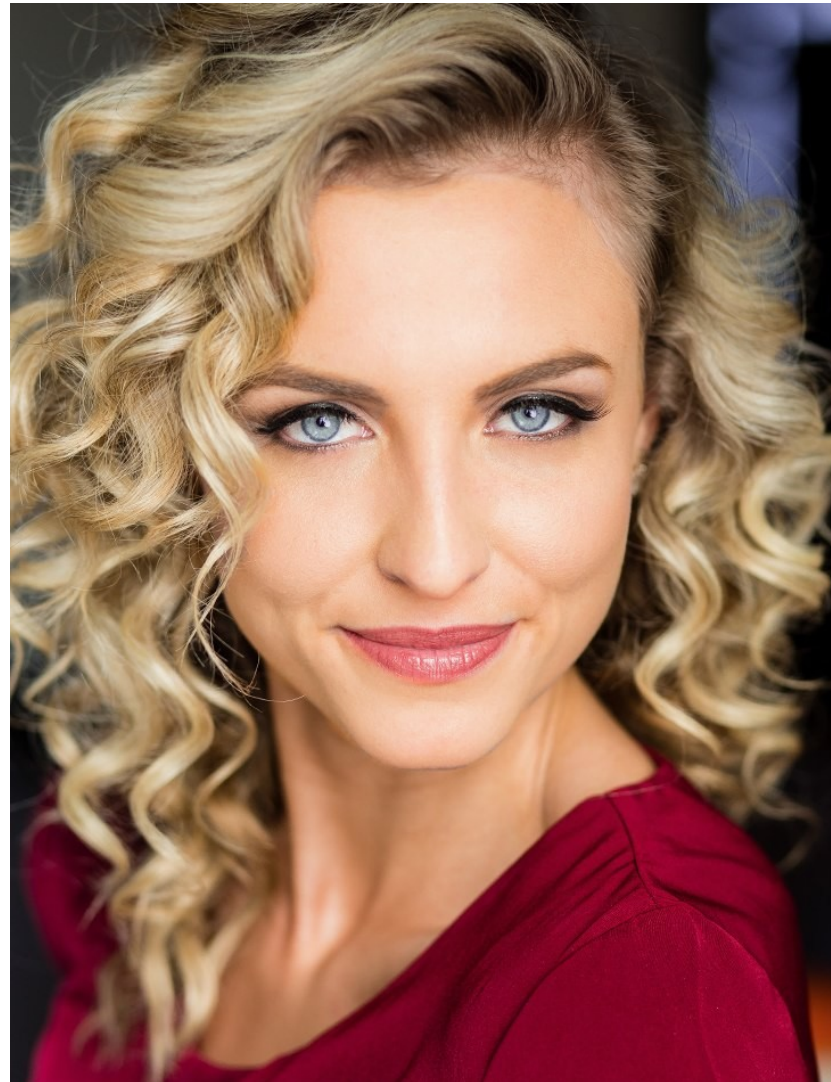

1835 Market Center Blvd, Suite 380
Dallas, TX 75207

Tel: 214-761-1400

Email: info@thecluttsagency.com

SHERIDAN ELLIS

PRINT WOMEN

Height 5'7" Bust 34" B Waist 26" Hips 36" Dress 4 US Shoe 9 US Hair Blonde Eyes Blue