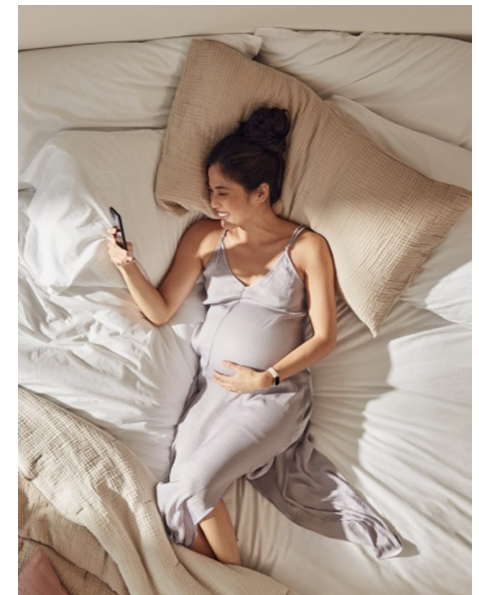

ANGELA RICA

PRINT WOMEN

Height 5'3" Bust 32" Waist 26" Hips 36" Dress 4 US Shoe 6 US

Hair Black Eyes Brown

Even more to love

Sleep & Do Not Disturb

Protect your ZZZ time and "me time" with modes that turn off your screen and silence notifications.