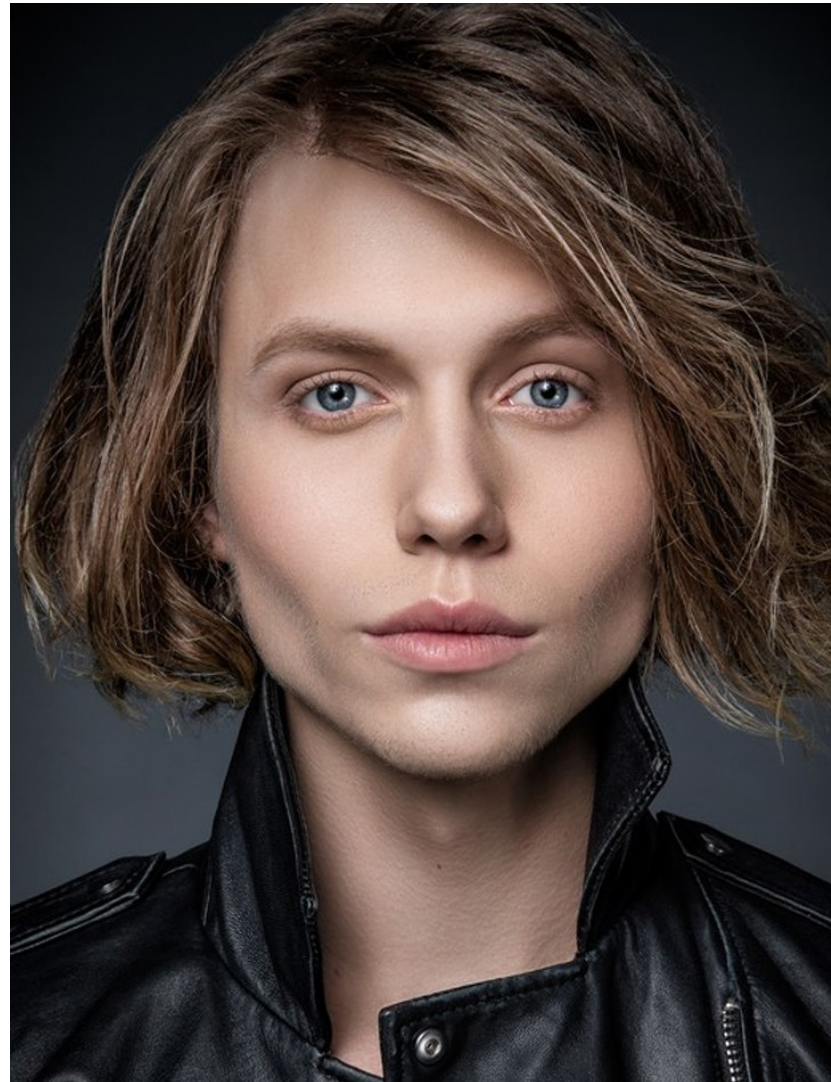

1835 Market Center Blvd, Suite 380  
Dallas, TX 75207

Tel: 214-761-1400

Email: [info@thecluttsagency.com](mailto:info@thecluttsagency.com)

DANE MACIAG

PRINT MEN

Height 6'0" Waist 30" Inseam 32" Collar 15" Sleeve 34" Suit 34" Suit Length S Shoe 11 US Top S Hair Brown Eyes Blue