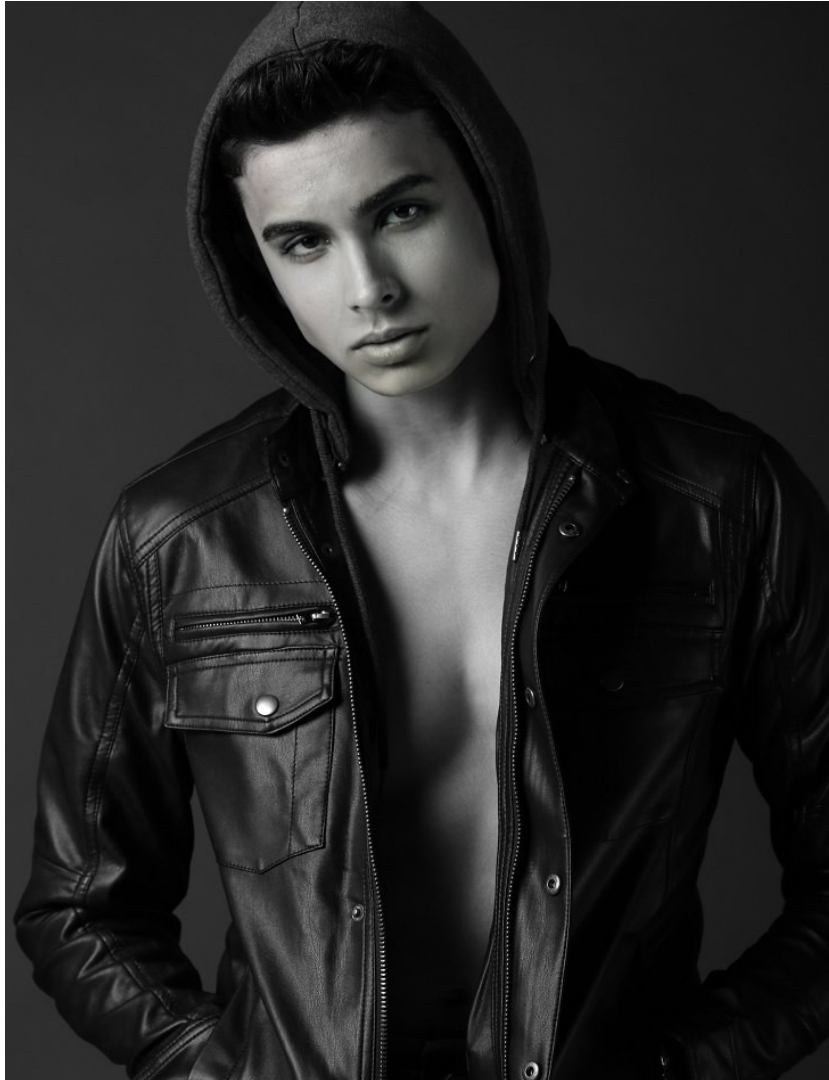

1835 Market Center Blvd, Suite 380
Dallas, TX 75207

Tel: 214-761-1400

Email: info@thecluttsagency.com

ED LILLI